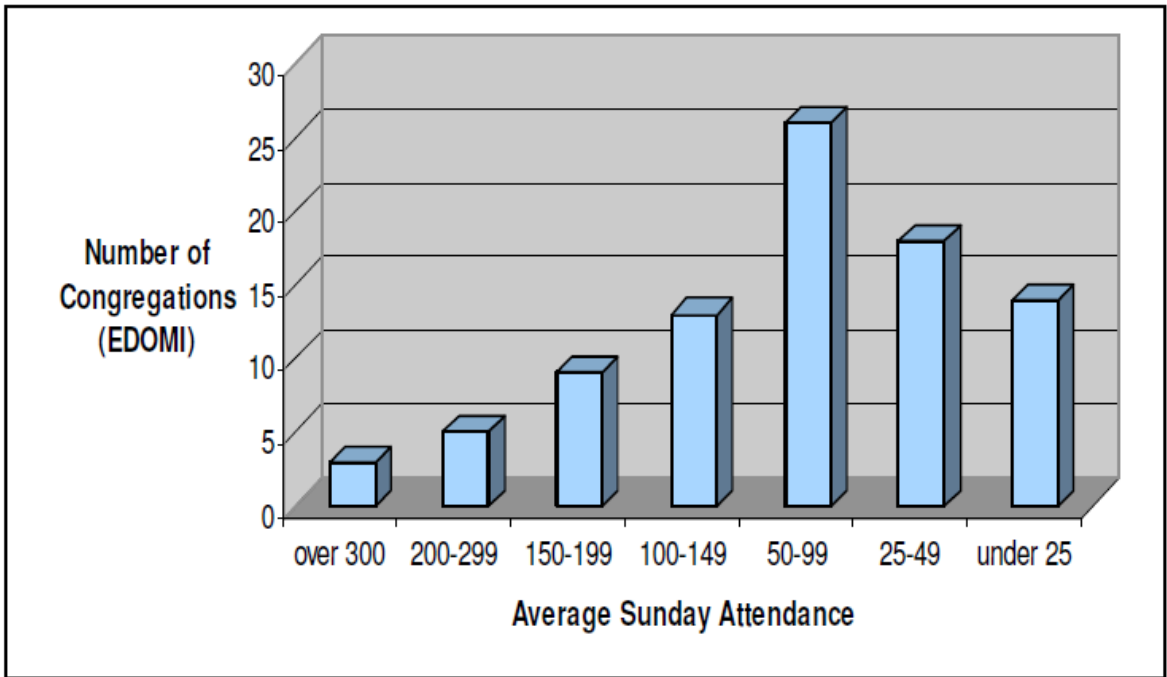

# Episcopal Diocese of Michigan Statistical Data 2000 -2007

Average Sunday Attendance-EDOMI

Number of Congregations by Average Sunday Attendance-EDOMI