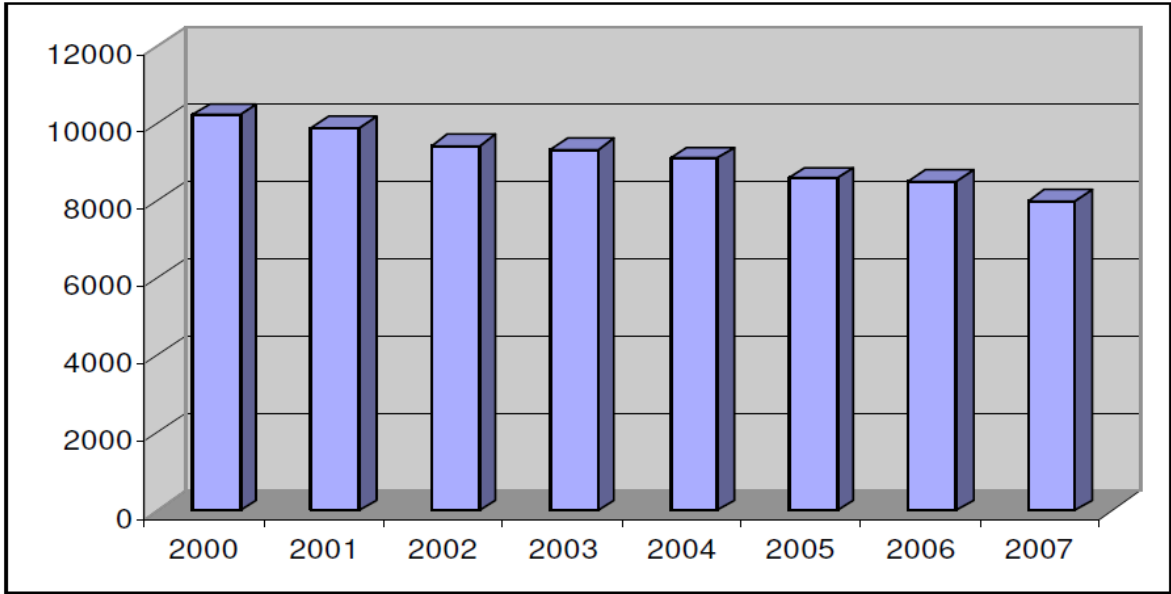

# Episcopal Diocese of Michigan Statistical Data 2000 -2007

Average Sunday Attendance-EDOMI

Number of Congregations by Average Sunday Attendance-EDOMI

# Episcopal Diocese of Michigan Statistical Data 2000 -2007

Pledge and Plate Revenues – All Congregations Combined